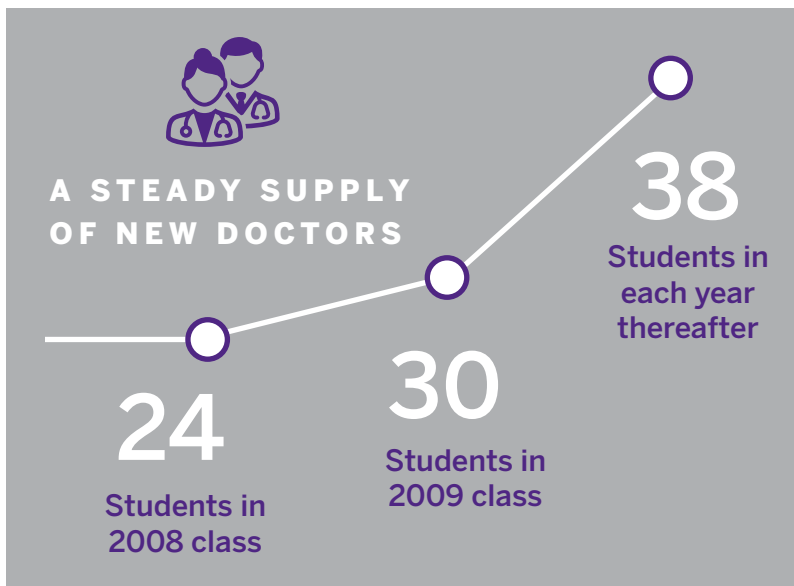

Schulich School of Medicine & Dentistry – Windsor Campus

15 YEARS OF IMPACT

MEETING THE HEALTH CARE NEEDS OF THE WINDSOR-ESSEX REGION

152
Students across 4 years of MD program

382
Physicians graduated since 2012