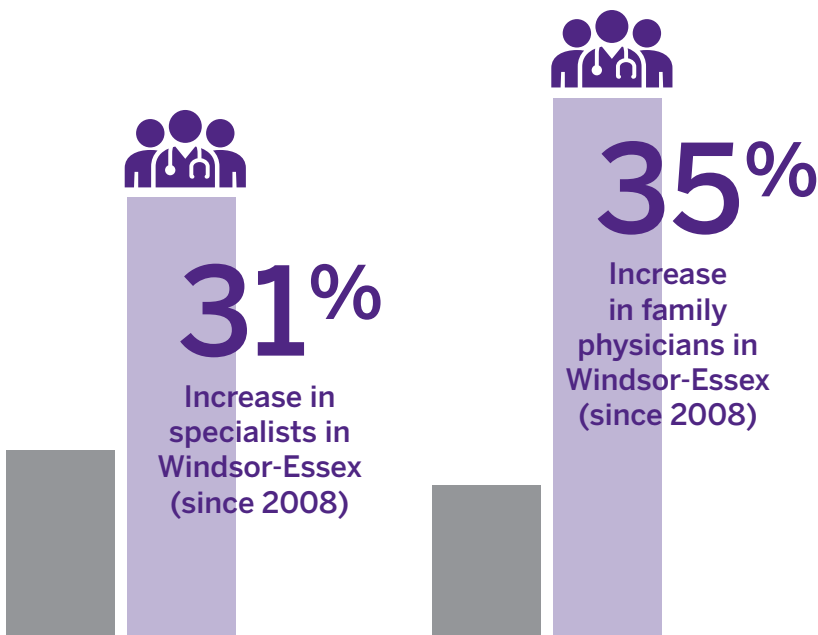

Schulich School of Medicine & Dentistry – Windsor Campus

15 YEARS OF IMPACT

MEETING THE HEALTH CARE NEEDS OF THE WINDSOR-ESSEX REGION

152
Students across 4 years of MD program

382
Physicians graduated since 2012