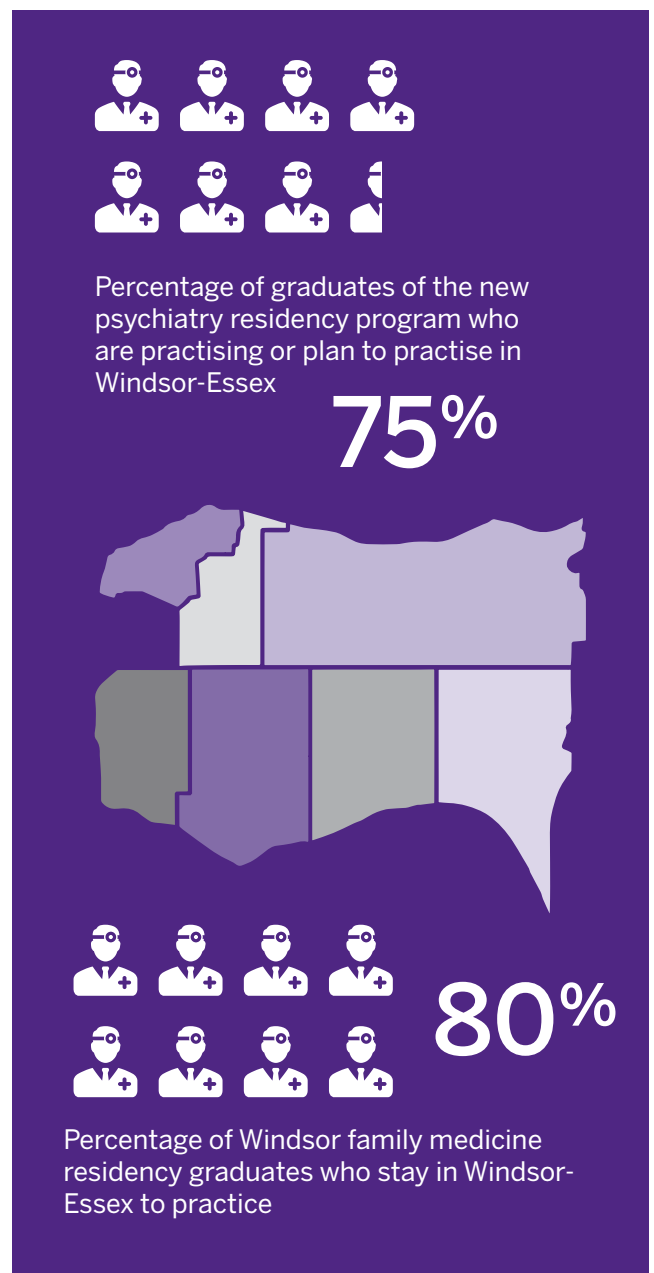

Schulich School of Medicine & Dentistry – Windsor Campus

15 YEARS OF IMPACT

MEETING THE HEALTH CARE NEEDS OF THE WINDSOR-ESSEX REGION

152
Students across 4 years of MD program

382
Physicians graduated since 2012